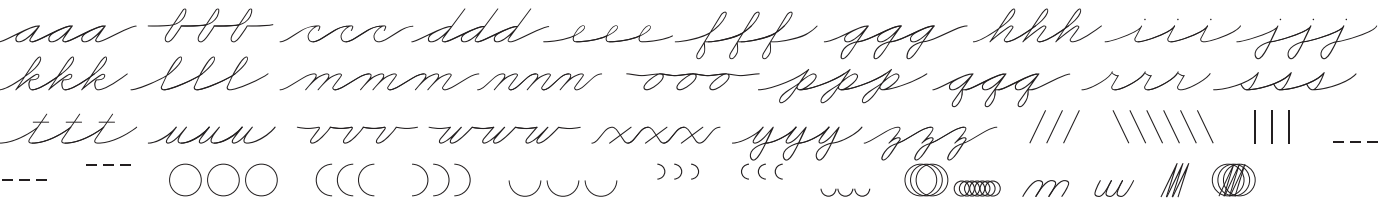

SPECIALTY FONTS – GROUP 1

Ball-and-stick Ball - and - stick: ABCD...MQR, abcdefg, 1 2 3
 Ball - and - stick Rules: ABCD...MQR, abcde | 2 3

Clocks /=  A = ' B = ' C = ' a = ' b = ' c = ' so /Ab = 

Dashes Dashes: ABCDEF0HIJ...MQR, abcde, 1 2 3
 Dashes with Rules: ABCDEF0HIJ...MQR, abcde

EFI Count Dots on Numbers | 2 3 4 5 6 7 8 9

Emo-faces lowercase, 0-8, UPPERCASE, !@%*^_ See **emo_faces.pdf** for complete key

Emo-faces No Words

Lettersound Pictures with Key

Prewriting Practice Four variations. See **Prewrite.pdf** for complete list and instructions.